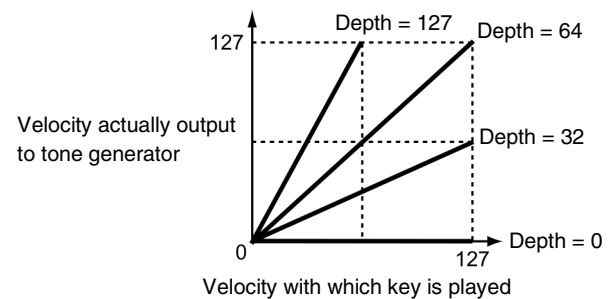

Touch Sensitivity has been added to the SETTINGS.

The Touch Sensitivity functions can be determined for each Voice section.

Touch Sensitivity

Parameter name	Description
Piano Depth	This parameter can be used to select how the velocities with which keys are played will affect the velocities actually output to the tone generator for the current Voice section. As shown in the graph below, the larger the value set, the greater the degree to which output velocities vary in response to changes in the playing velocity (i.e., the steeper the slope of the graph). If a value of 0 is set, the output velocities will be totally unaffected by different playing velocities, resulting in an response similar to that of an organ, where playing strength has practically no effect on the sound produced.

Settings: 0 – 127

Default: 64

When Offset (below) is set to 64:

Parameter name	Description	
----------------	-------------	--

Piano **Offset**

This parameter can be used to raise or lower all velocities output to the tone generator for the current Voice section. As shown in the graphs, 64 is subtracted from the value set here and the result is doubled to determine the actual amount by which the output velocities are adjusted. However, if the resultant output velocity is less than 1, a value of 1 is used; similarly, if the resultant output velocity is greater than 127, a value of 127 is used.