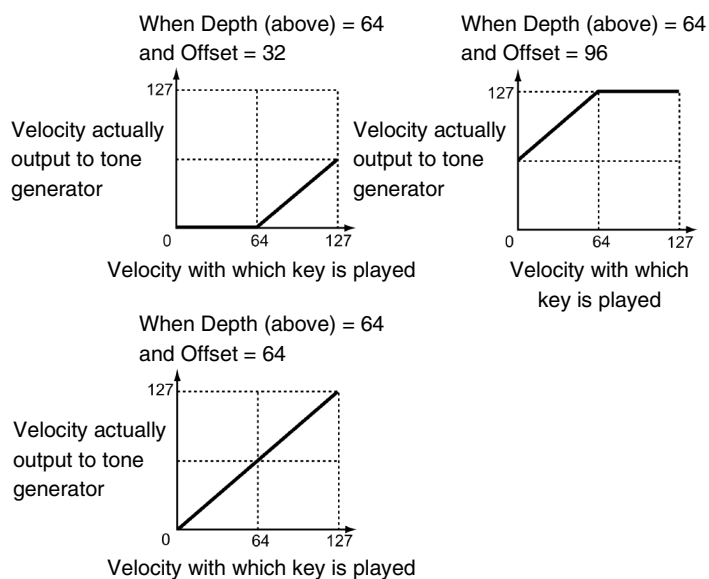

Parameter name	Description	

Piano   **Offset**

This parameter can be used to raise or lower all velocities output to the tone generator for the current Voice section. As shown in the graphs, 64 is subtracted from the value set here and the result is doubled to determine the actual amount by which the output velocities are adjusted. However, if the resultant output velocity is less than 1, a value of 1 is used; similarly, if the resultant output velocity is greater than 127, a value of 127 is used.

Settings: 0 – 127

Default: 64

E.Piano	Depth	(Same function as described in Piano Depth.)
	Offset	(Same function as described in Piano Offset.)
Sub	Depth	(Same function as described in Piano Depth.)
	Offset	(Same function as described in Piano Offset.)