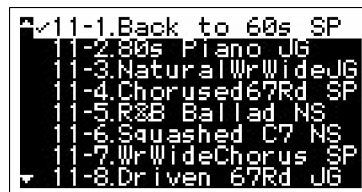

When you select "Load Live Set Sound," the following screen is shown, and then you can choose the desired Live Set Sound to load to your CP.

The file will be loaded to (and overwrites) the currently selected Live Set Sound.

When you select "Load All," all Live Set Sound data contained in the file will be loaded.