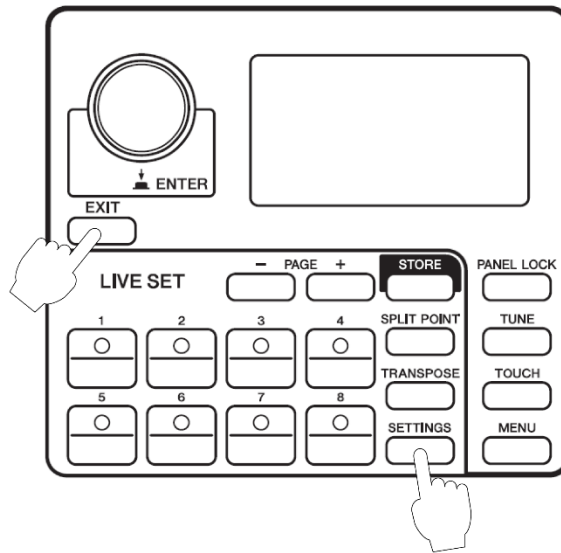

Initializing the current Live Set Sound with the [EXIT] + [SETTINGS] buttons

[EXIT] + [SETTINGS]

You can now initialize the current Live Set Sound by pressing both the [EXIT] and [SETTINGS] buttons. Only the current data is initialized. The data stored previously is not initialized.

Additional new Voices

This CP update provides 30 new Voices (   ).

Voice List

Section	Category	No.	Voice	CC No.	
PIANO	Grand Piano	01	CFX	1	
		02	Imperial	2	
		03	S700	3	
		04	Digi Piano	4	
		05	C7	58	
	Upright Piano	01	U1	5	
		02	SU7	6	
	CP	01	CP80 1	7	
		02	CP80 2	8	
	Layered Piano	01	Piano Strings	9	
		02	Piano Synth	10	
	E.PIANO	Rd	01	78Rd	11
			02	75Rd Funky	12
03			73Rd	13	
04			67Rd Dark	59	
05			67Rd Bright	60	
Wr		01	Wr Warm	14	
		02	Wr Bright	15	
		03	Wr Wide	61	
Clv		01	Clavi B	16	
		02	Clavi S	17	
		03	Harpsichord	18	
DX		01	DX Legend	19	
		02	DX Woody	20	
		03	DX FTine	21	
		04	DX 7 II	22	
		05	DX Mellow	23	
		06	DX Crisp	24	
SUB		Pad/Strings	01	Mellow Pad	25
			02	Spectrum	26
			03	Back Pad	27
	04		Air Choir	28	
	05		Natural Str	29	
	06		Warm Strings	30	
	07		OB Strings	31	
	08		Section Str	32	
	09		Fat Saw Pad	62	
	10		Noble Pad	63	
	11		Pop Pad	64	
	12		Analog Pad	65	
	13		Itopia	66	
	14		Marcato Str	67	
	15		Slow Str	68	
	16		Tape Str	69	
	17		Oct Syn Str	70	
	Organ	01	Bright Bars	33	
		02	Click Organ	34	
		03	Draw Organ 1	35	
		04	All Bars Out	36	
		05	Draw Organ 2	37	
		06	60s Combo	38	
		07	Compact	39	
		08	Panther	40	
		09	Pipe Organ 1	41	
		10	Pipe Organ 2	42	
	Chromatic Perc.	01	Glocken	43	
		02	Vibraphone	44	
		03	Xylophone	45	
		04	Marimba	46	
		05	Brightness	47	
		06	Jazz Vibes	71	
		07	Marimba 2	72	
		08	Kalimba	73	
		09	Heaven Bell	74	
	10	Nice Bell	48		
	11	Stack Bell	49		

Section	Category	No.	Voice	CC No.
SUB	Others	01	Syn Lead 1	50
		02	Syn Lead 2	51
		03	Syn Bass	52
		04	E.Bass	53
		05	A.Bass	54
		06	Steel Gt	55
		07	Clean Gt	56
		08	Syn Brass	57
		09	Sine Lead	75
		10	Sync Saw	76
		11	Dirty Hook	77
		12	Classic Mini	78
		13	Funky Mini	79
		14	Nu Mini	80
		15	80s Pop Bass	81
		16	Sub Bass	82
		17	Unison Bass	83
		18	Finger Bass	84
		19	Brass	85
		20	Syn Brass 2	86
		21	OB Brass 1	87
		22	OB Brass 2	88
		23	Jazz Flute	89
		24	Tape Flute	90
		25	Harmonica	91