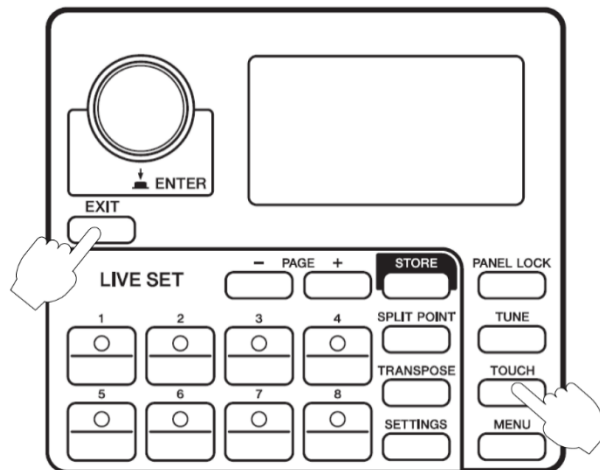

Improved operability

The setting at the start of the operation is also shown in the display along with the newly changed setting.

When you press [ENTER] on the Name display, a popup appears prompting you to either store or not store the settings. Select "Store" to go to the Store display, or select "Do not store now" to return to the Home display, with setting only the Live Set name.

NOTE

Keep in mind that the Live Set name is not stored when you select "Do not store now." If you want the Live Set and its name to be stored, make sure to execute the Store operation.

You can now move to the Fixed Velocity display by pressing both the [EXIT] and [TOUCH] buttons.

You can now set the Split Point and close the screen automatically, by pressing both the [SPLIT] button and the desired key.