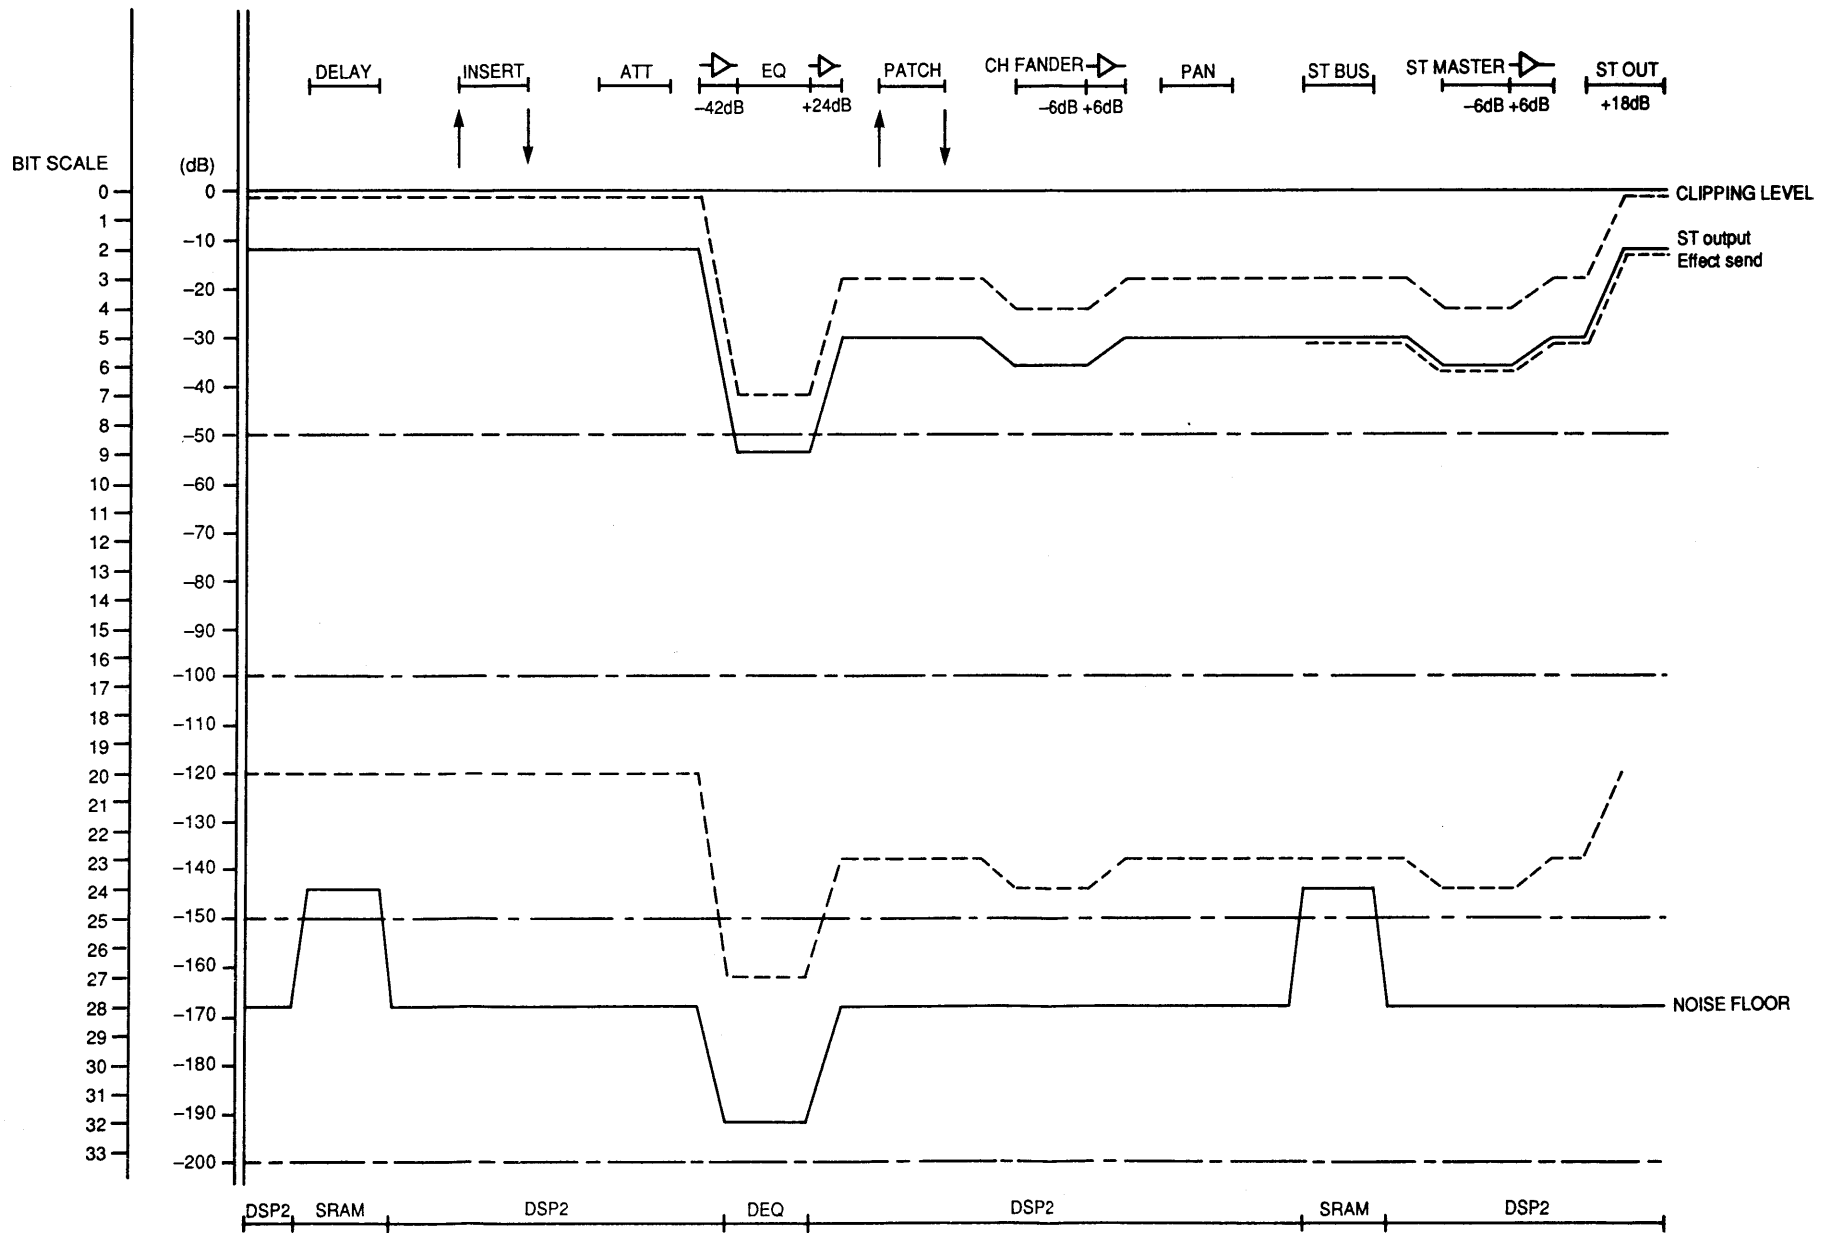

REC MIX

C-R MIX SECTION

CUE MIX SECTION

EXT INPUT

DIGITAL STEREO OUT & MONITOR OUT

CUE OUT

MIXDOWN

MIXDOWN MODE IN GROUP

	1~8	9~16	17~24
A	DMR	SLAVE	AD
B	SLAVE	AD	DMR
C	AD	DMR	SLAVE

REC MIX LEVEL DIAGRAM

MIXDOWN LEVEL DIAGRAM

C-R MIXER LEVEL DIAGRAM

CUE MIXER LEVEL DIAGRAM