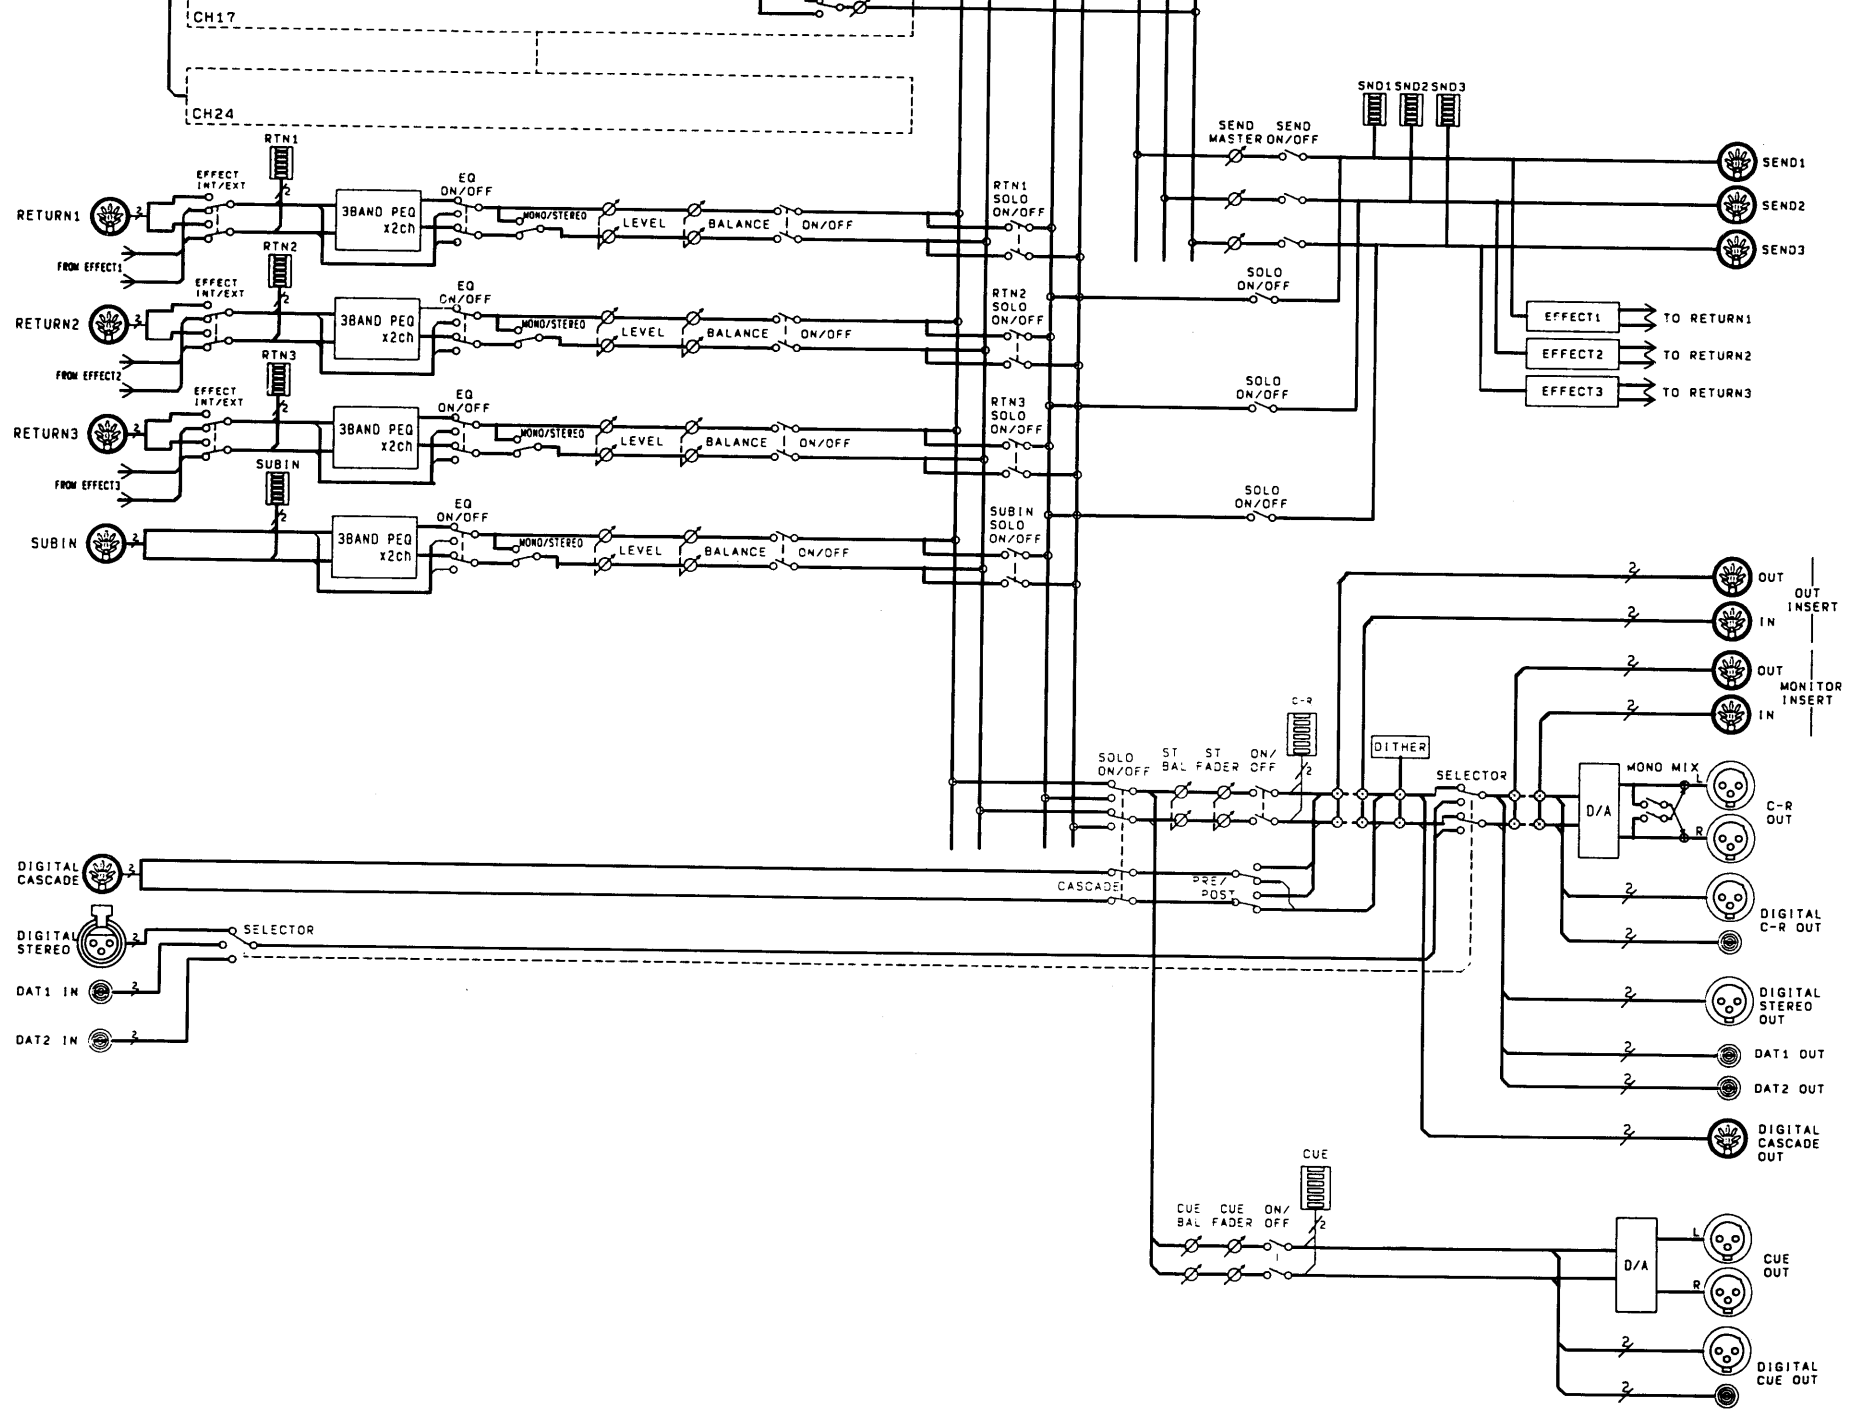

REC MIX

C-R MIX SECTION

CUE MIX SECTION

EXT INPUT

DIGITAL STEREO OUT & MONITOR OUT

CUE OUT

MIXDOWN

MIXDOWN MODE IN GROUP

	1~8	9~16	17~24
A	DMR	SLAVE	AD
B	SLAVE	AD	DMR
C	AD	DMR	SLAVE

REC MIX LEVEL DIAGRAM

MIXDOWN LEVEL DIAGRAM

C-R MIXER LEVEL DIAGRAM

CUE MIXER LEVEL DIAGRAM