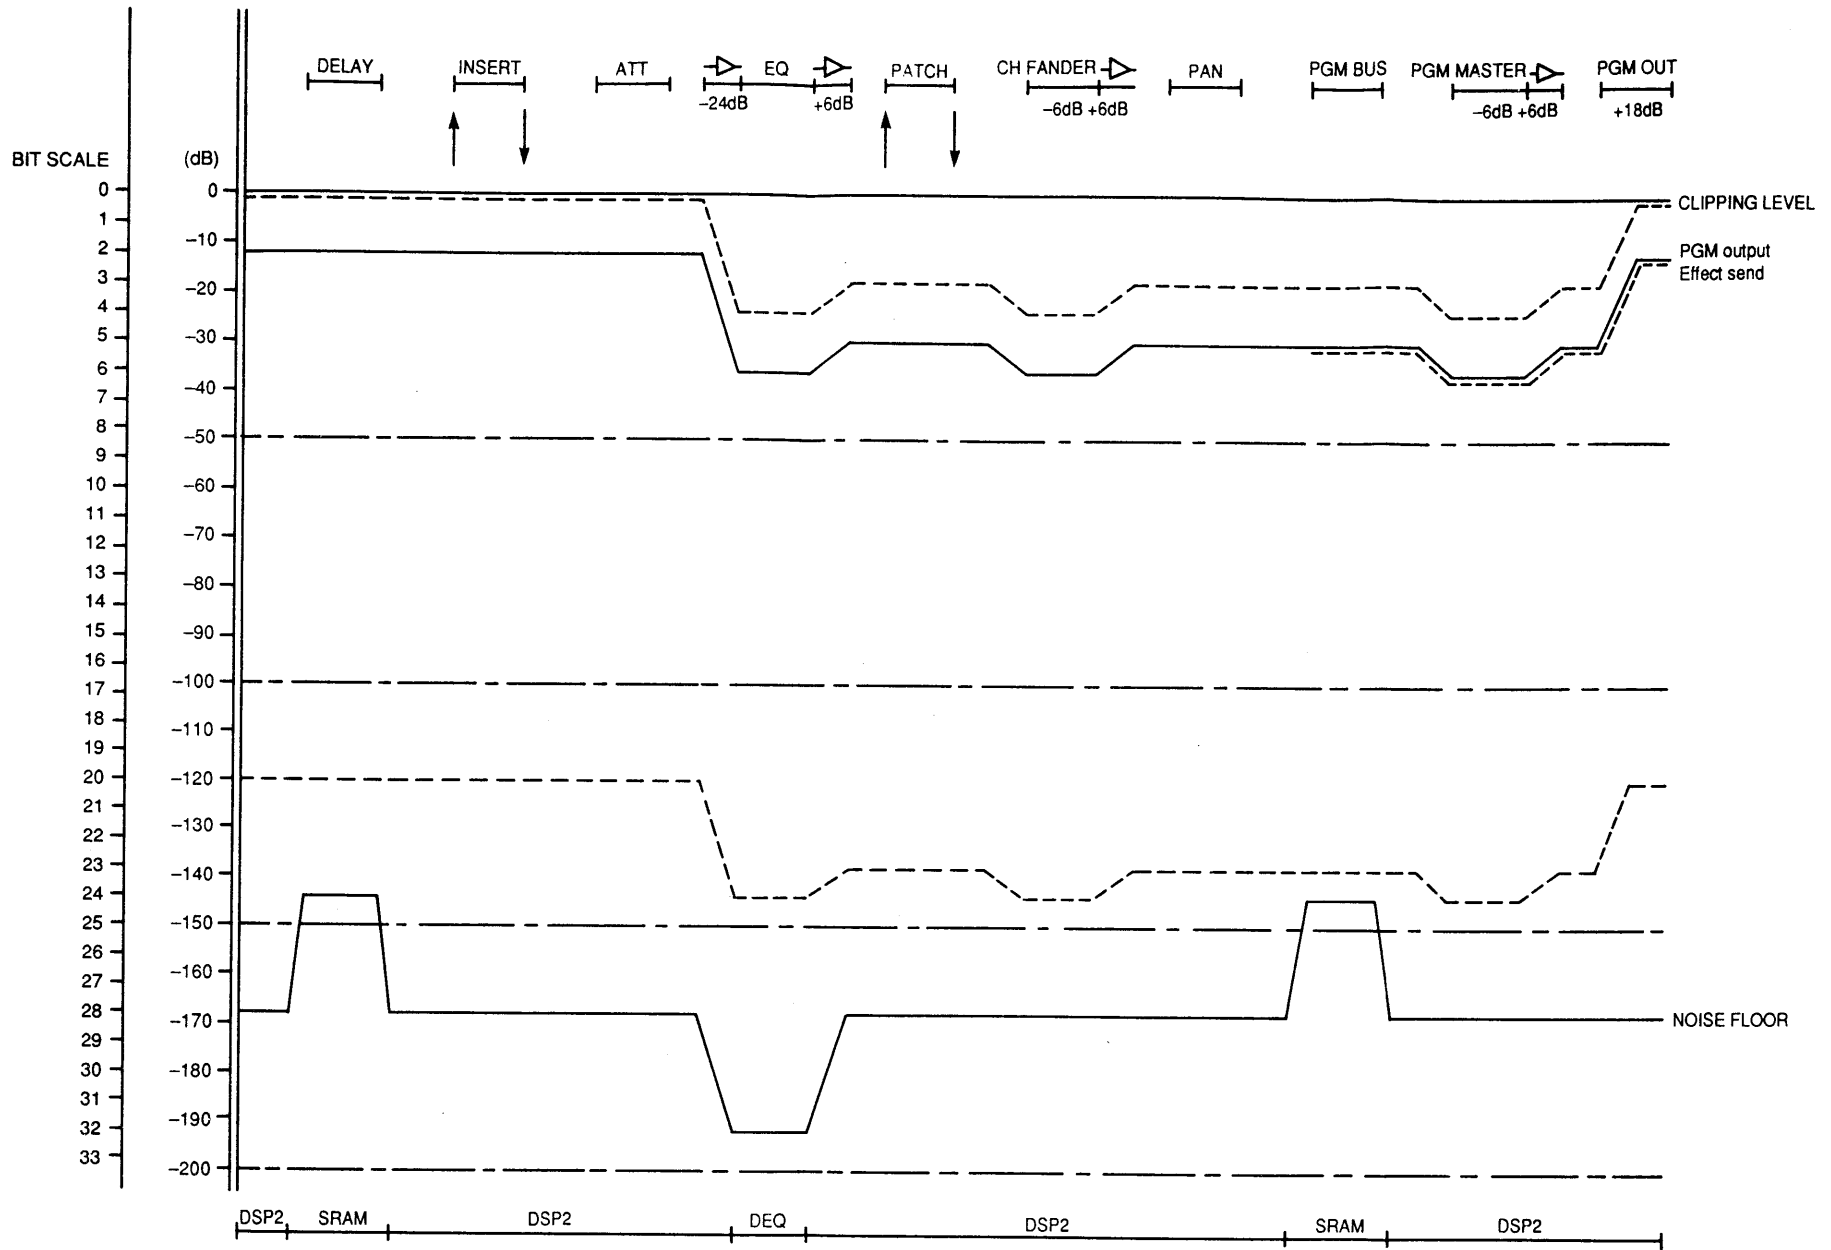

REC MIX

C-R MIX SECTION

CUE MIX SECTION

EXT INPUT

DIGITAL STEREO OUT & MONITOR OUT

CUE OUT

MIXDOWN

MIXDOWN MODE IN GROUP

	1~8	9~16	17~24
A	DMR	SLAVE	AD
B	SLAVE	AD	DMR
C	AD	DMR	SLAVE

REC MIX LEVEL DIAGRAM

MIXDOWN LEVEL DIAGRAM

C-R MIXER LEVEL DIAGRAM

CUE MIXER LEVEL DIAGRAM