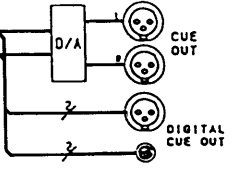

REC MIX

C-R MIX SECTION

CUE MIX SECTION

EXT INPUT

DIGITAL STEREO OUT & MONITOR OUT

CUE OUT

MIXDOWN

MIXDOWN MODE IN GROUP

	1~8	9~16	17~24
A	DMR	SLAVE	AD
B	SLAVE	AD	DMR
C	AD	DMR	SLAVE

REC MIX LEVEL DIAGRAM

MIXDOWN LEVEL DIAGRAM

C-R MIXER LEVEL DIAGRAM

CUE MIXER LEVEL DIAGRAM