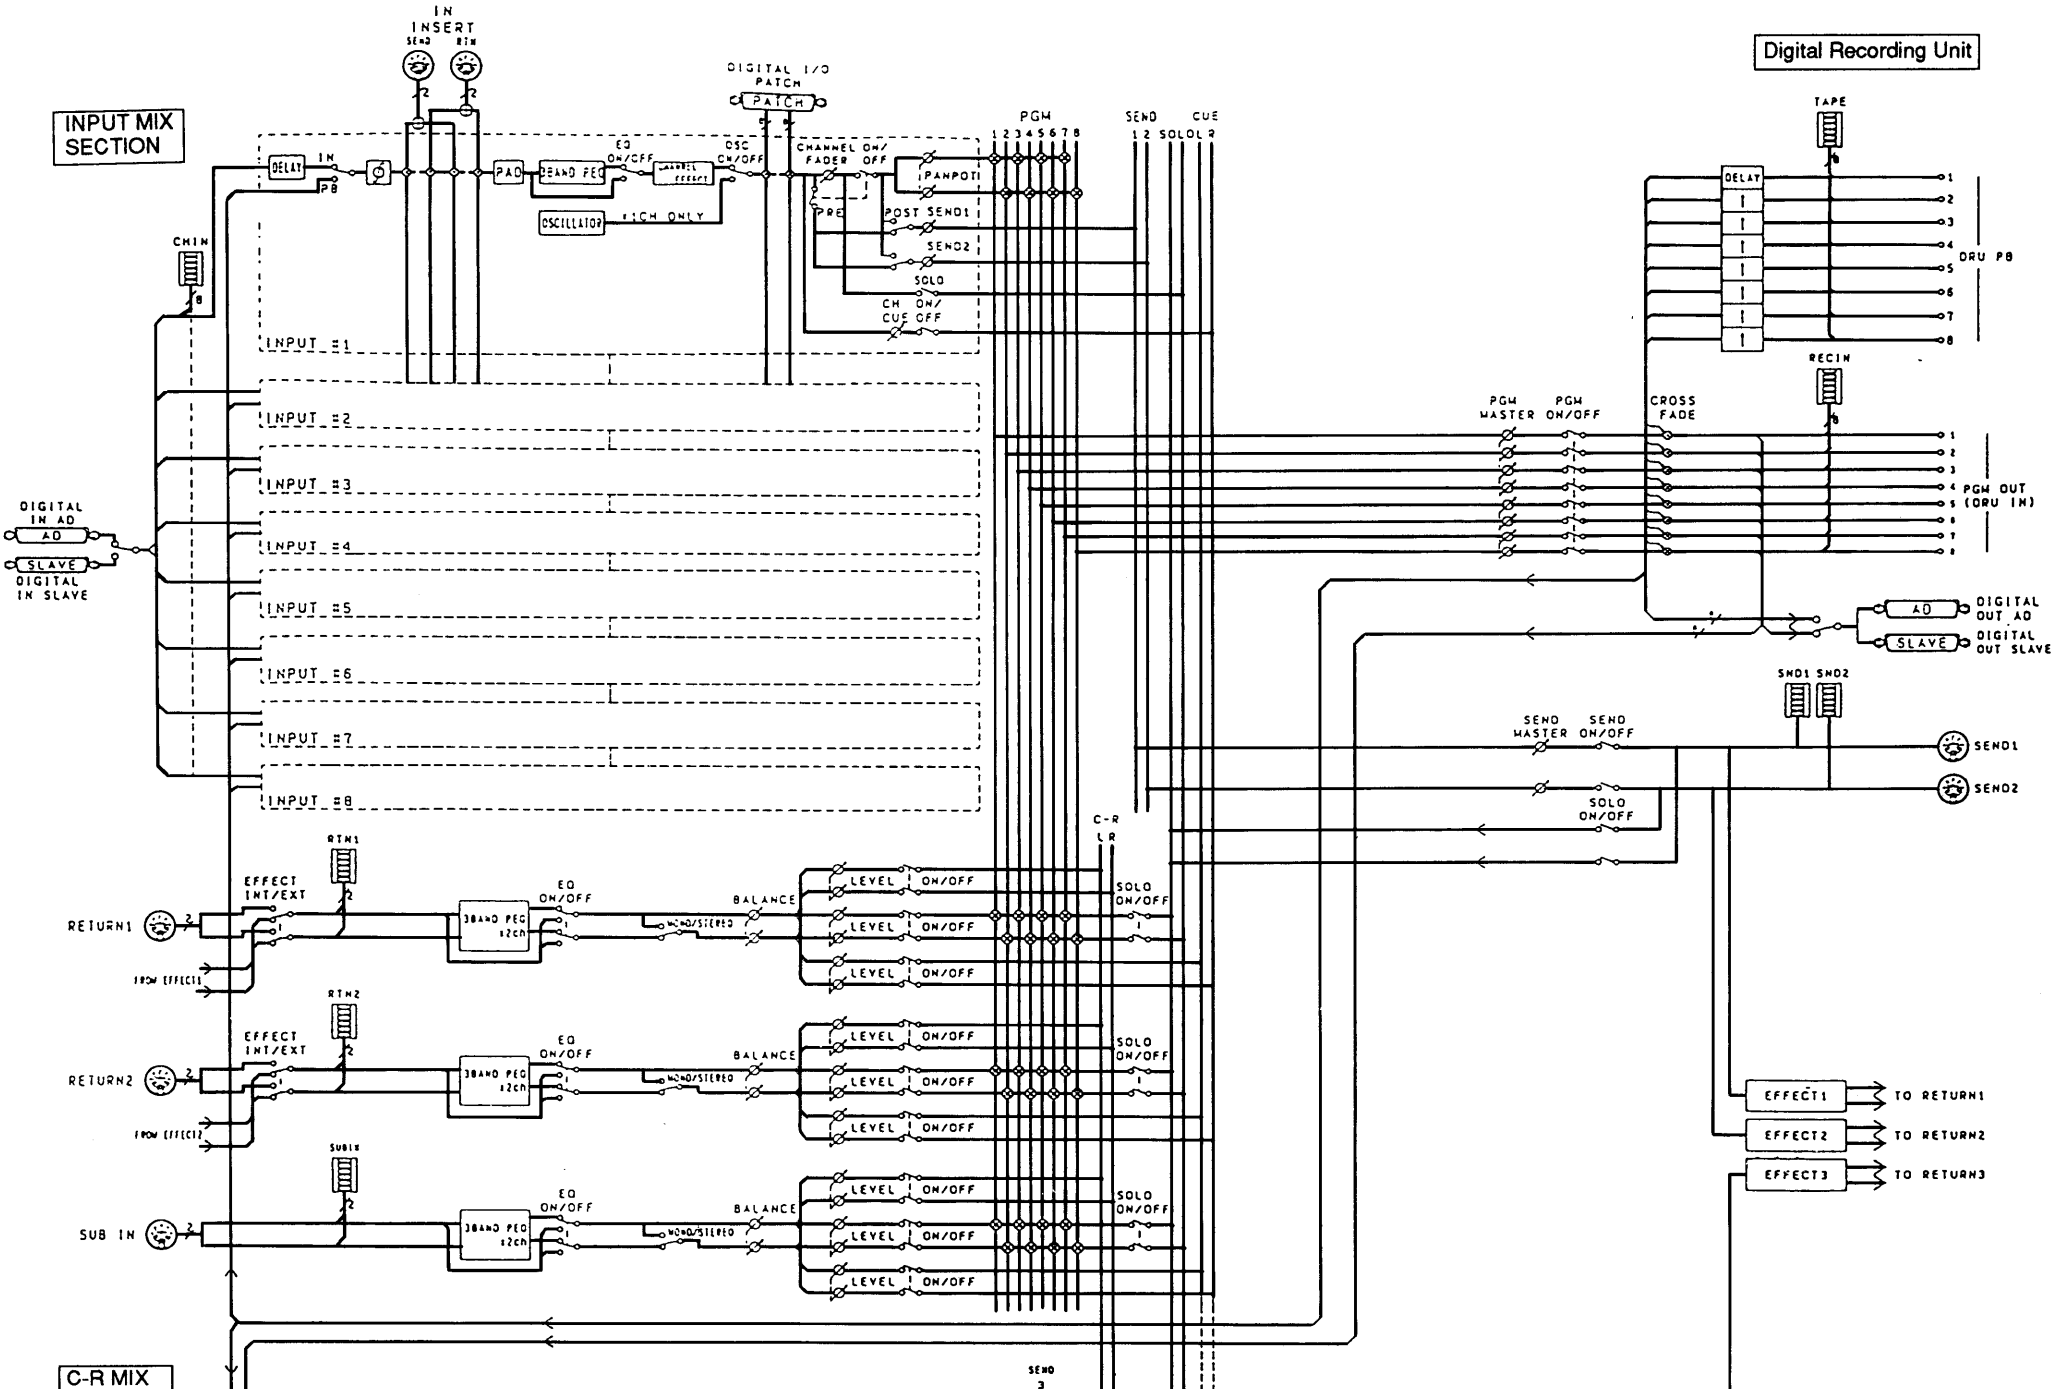

REC MIX

C-R MIX SECTION

CUE MIX SECTION

EXT INPUT

DIGITAL STEREO OUT & MONITOR OUT

CUE OUT

MIXDOWN

MIXDOWN MODE IN GROUP

	1~8	9~16	17~24
A	DMR	SLAVE	AD
B	SLAVE	AD	DMR
C	AD	DMR	SLAVE

REC MIX LEVEL DIAGRAM

MIXDOWN LEVEL DIAGRAM

C-R MIXER LEVEL DIAGRAM

CUE MIXER LEVEL DIAGRAM