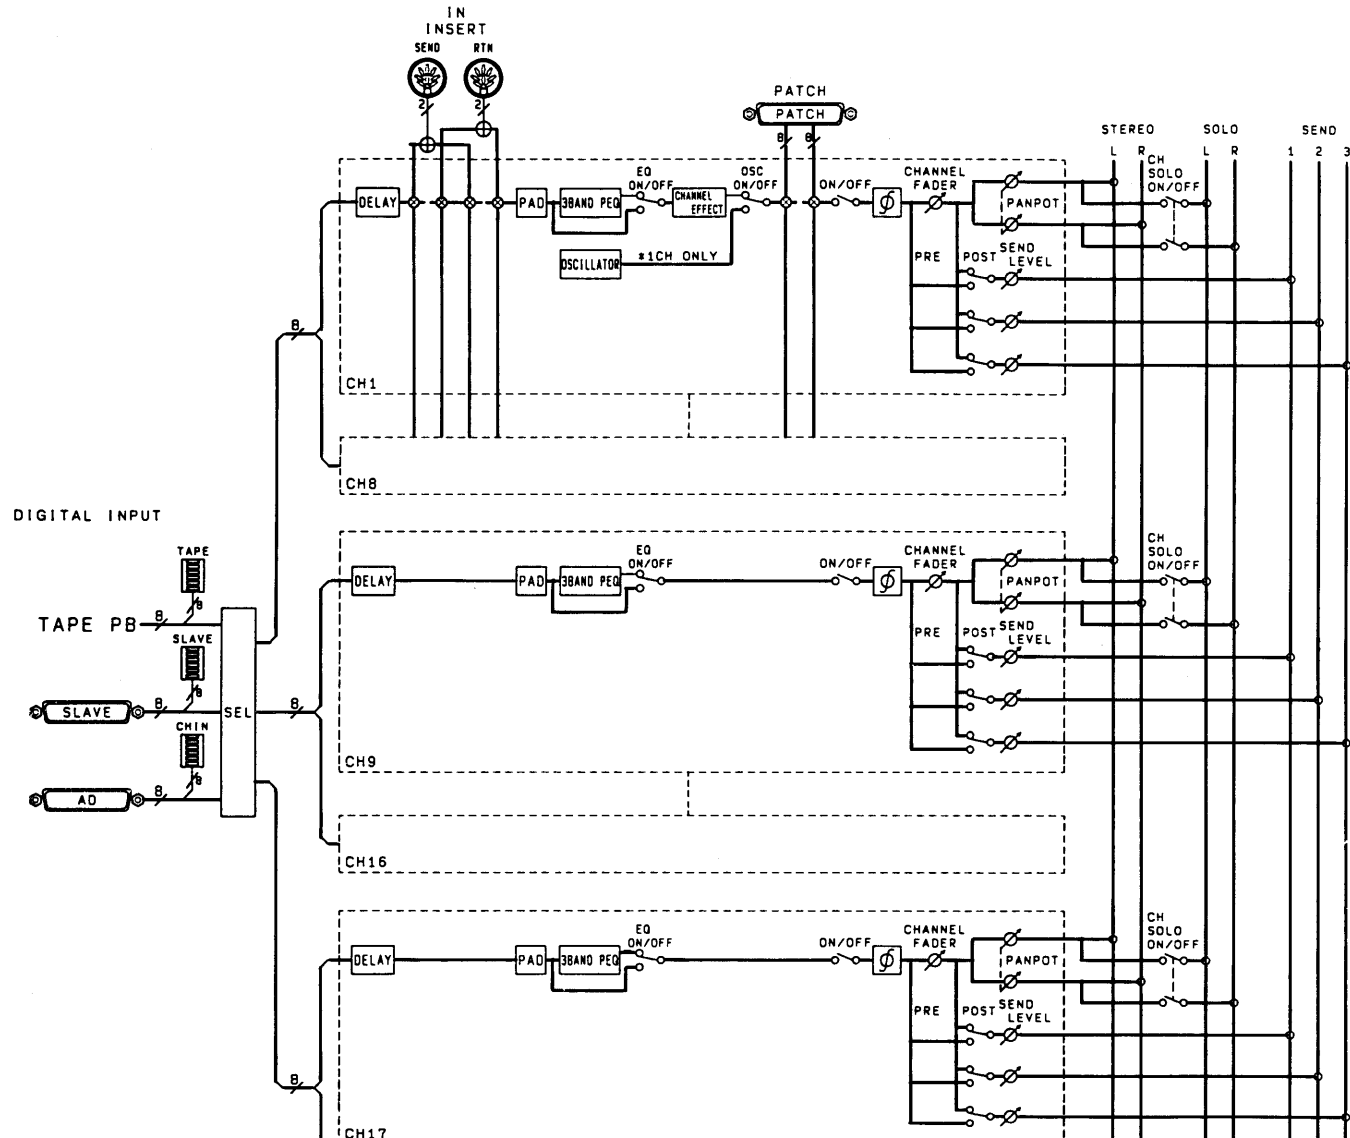

REC MIX

C-R MIX SECTION

CUE MIX SECTION

EXT INPUT

DIGITAL STEREO OUT & MONITOR OUT

CUE OUT

MIXDOWN

MIXDOWN MODE IN GROUP

	1~8	9~16	17~24
A	DMR	SLAVE	AD
B	SLAVE	AD	DMR
C	AD	DMR	SLAVE

REC MIX LEVEL DIAGRAM

MIXDOWN LEVEL DIAGRAM

C-R MIXER LEVEL DIAGRAM

CUE MIXER LEVEL DIAGRAM