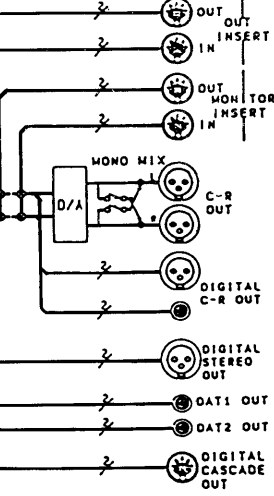

REC MIX

C-R MIX SECTION

CUE MIX SECTION

EXT INPUT

DIGITAL STEREO OUT & MONITOR OUT

CUE OUT

MIXDOWN

MIXDOWN MODE IN GROUP

	1~8	9~16	17~24
A	DMR	SLAVE	AD
B	SLAVE	AD	DMR
C	AD	DMR	SLAVE

REC MIX LEVEL DIAGRAM

MIXDOWN LEVEL DIAGRAM

C-R MIXER LEVEL DIAGRAM

CUE MIXER LEVEL DIAGRAM