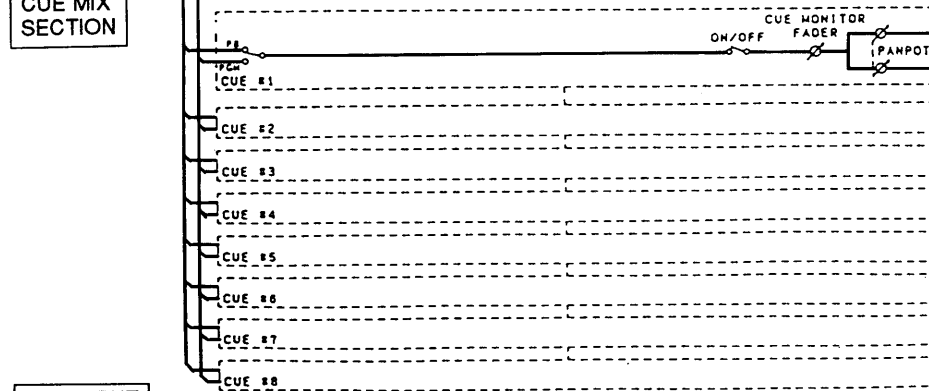

REC MIX

C-R MIX SECTION

CUE MIX SECTION

EXT INPUT

DIGITAL STEREO OUT & MONITOR OUT

CUE OUT

MIXDOWN

MIXDOWN MODE IN GROUP

	1~8	9~16	17~24
A	DMR	SLAVE	AD
B	SLAVE	AD	DMR
C	AD	DMR	SLAVE

REC MIX LEVEL DIAGRAM

MIXDOWN LEVEL DIAGRAM

C-R MIXER LEVEL DIAGRAM

CUE MIXER LEVEL DIAGRAM