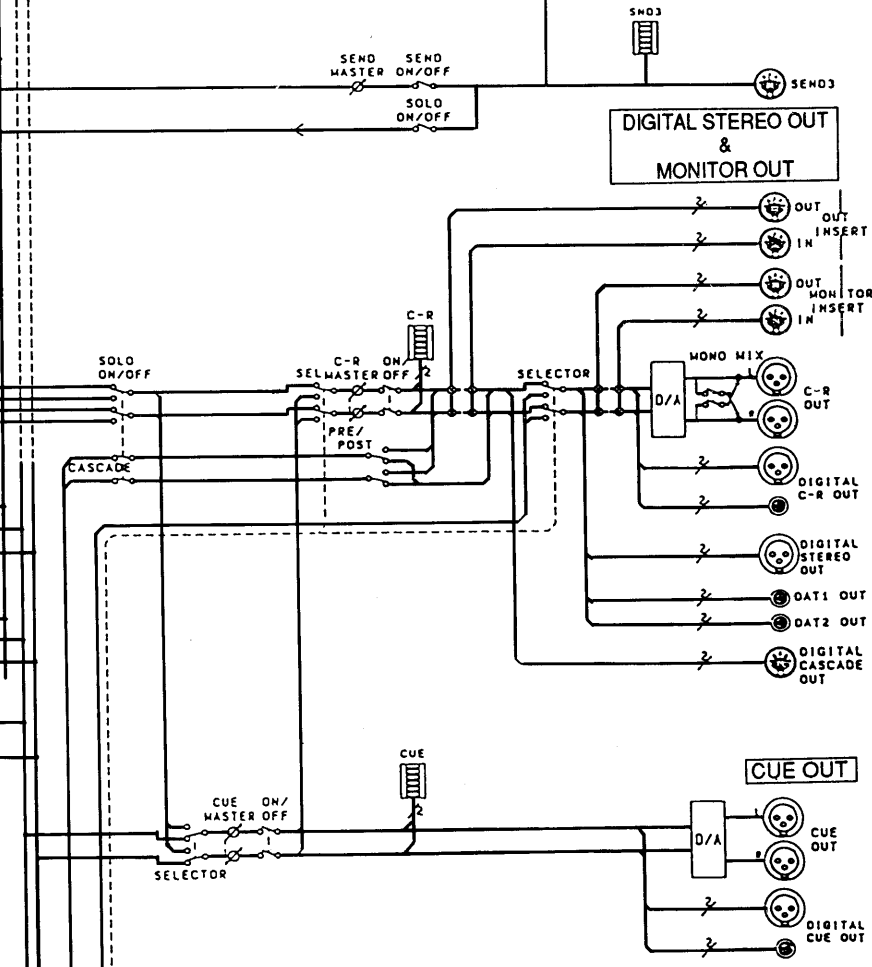

REC MIX

C-R MIX SECTION

CUE MIX SECTION

EXT INPUT

DIGITAL STEREO OUT & MONITOR OUT

CUE OUT

MIXDOWN

MIXDOWN MODE IN GROUP

	1~8	9~16	17~24
A	DMR	SLAVE	AD
B	SLAVE	AD	DMR
C	AD	DMR	SLAVE

REC MIX LEVEL DIAGRAM

MIXDOWN LEVEL DIAGRAM

C-R MIXER LEVEL DIAGRAM

CUE MIXER LEVEL DIAGRAM