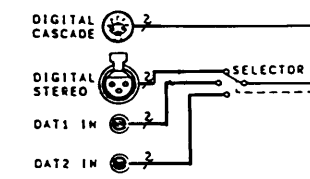

REC MIX

C-R MIX SECTION

CUE MIX SECTION

EXT INPUT

DIGITAL STEREO OUT & MONITOR OUT

CUE OUT

MIXDOWN

MIXDOWN MODE IN GROUP

	1~8	9~16	17~24
A	DMR	SLAVE	AD
B	SLAVE	AD	DMR
C	AD	DMR	SLAVE

REC MIX LEVEL DIAGRAM

MIXDOWN LEVEL DIAGRAM

C-R MIXER LEVEL DIAGRAM

CUE MIXER LEVEL DIAGRAM